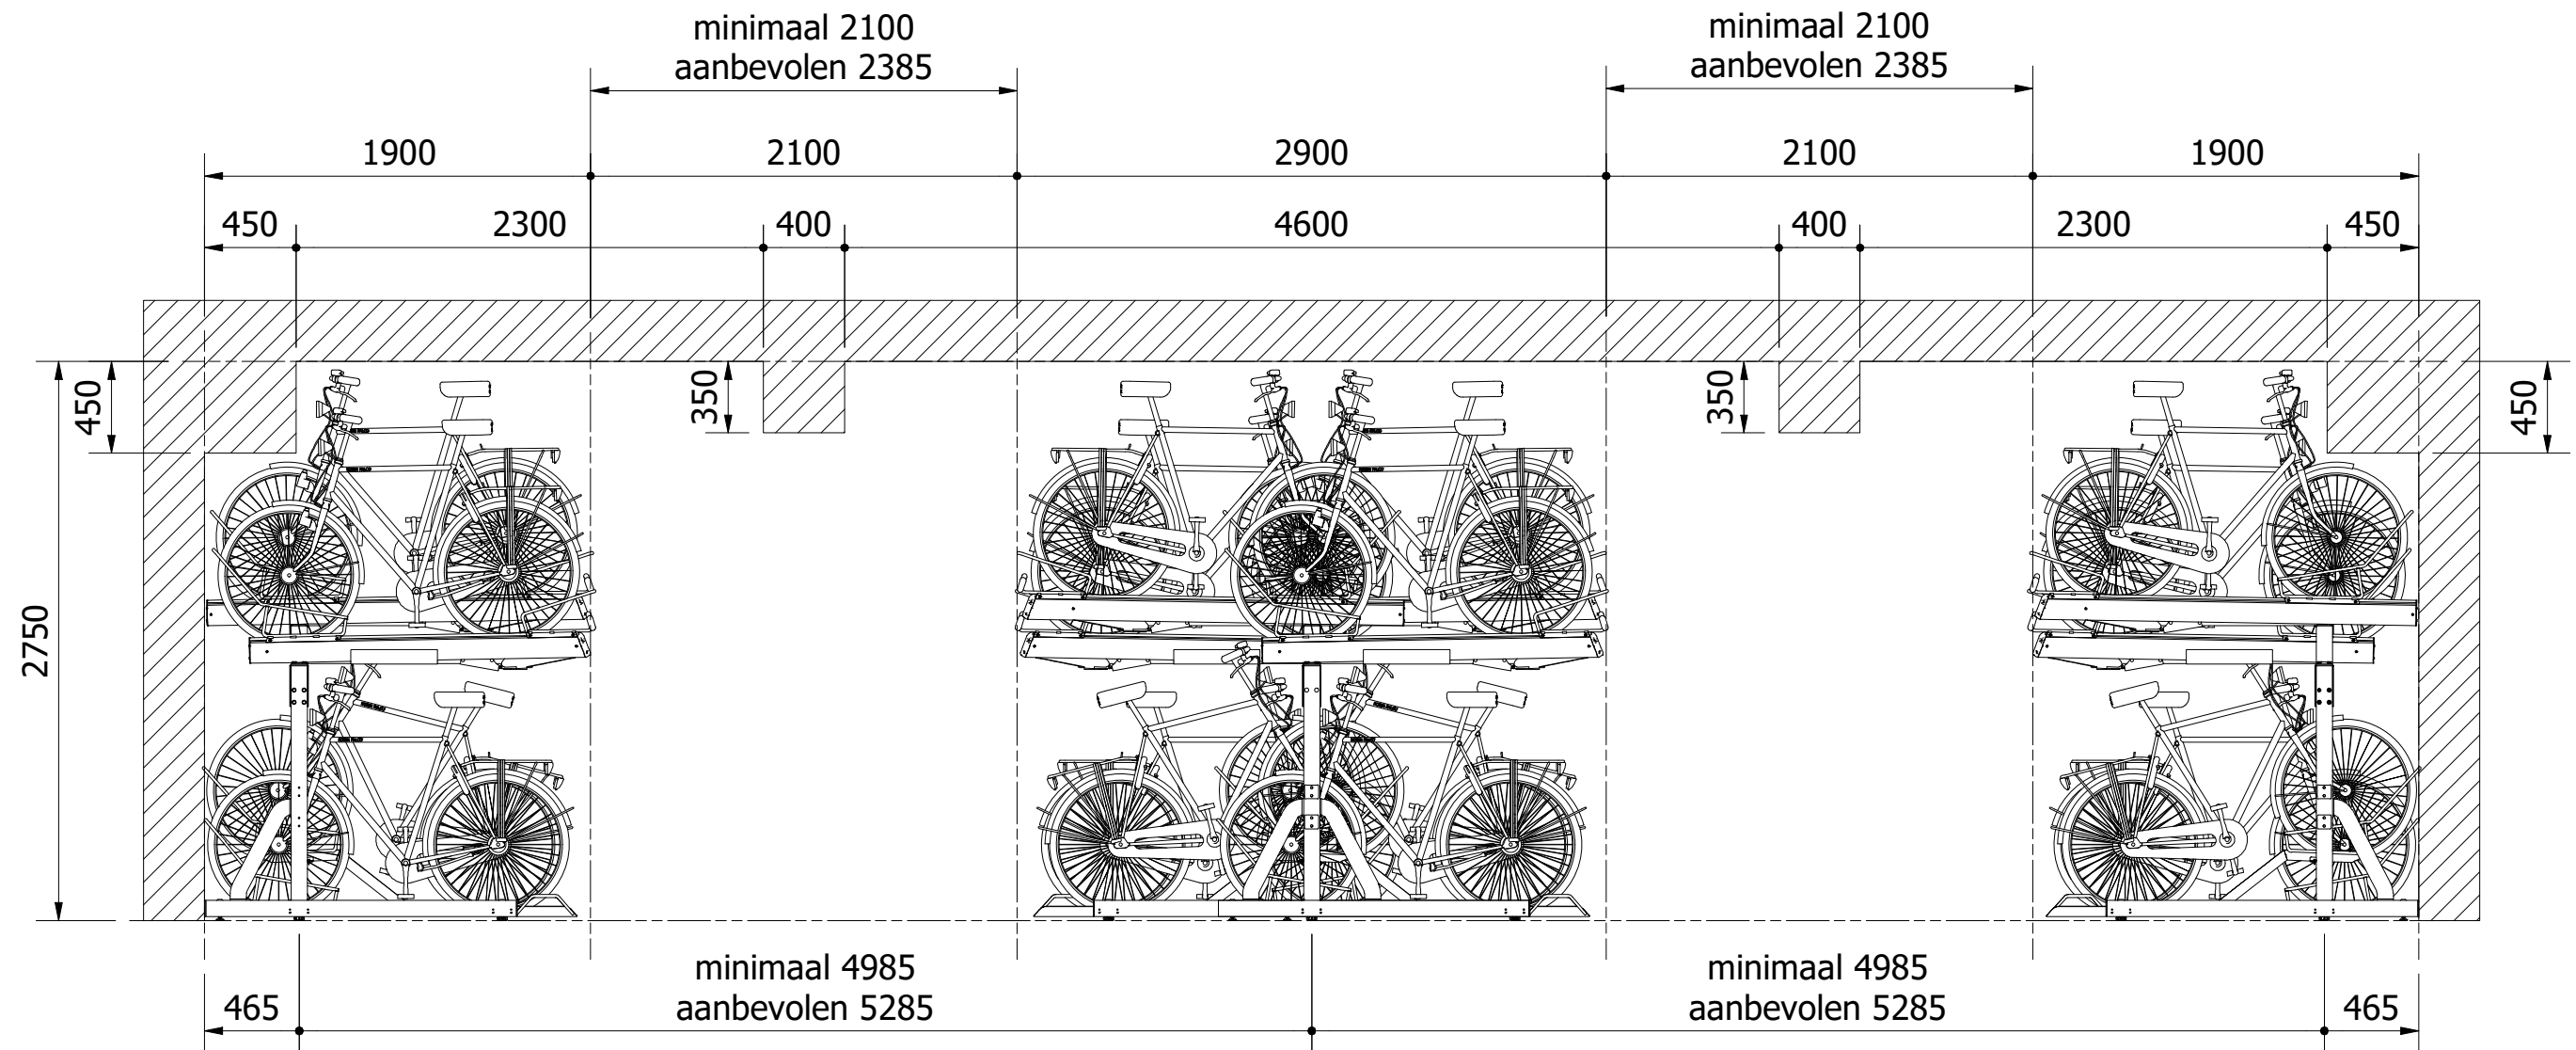

Rev	Date	By
-	27-10-2025	RBO
A	16-12-2025	RBO

 FALCO Falco BV Postbus 18 7670AA Vriezenveen	T +31 (0)546 55 44 44 F +31 (0)546 56 11 15 I www.falco.nl	Item number:	Revision:
		E0112908	
Drawn by: RBO	Drawing unit: mm	Title:	Format:
Date: 13-10-2025	Scale: 1 :35	Level Premium+ FPK plaatsingsplan	A3
Document No.: E0112911.dwg A	Page: 1 /1		